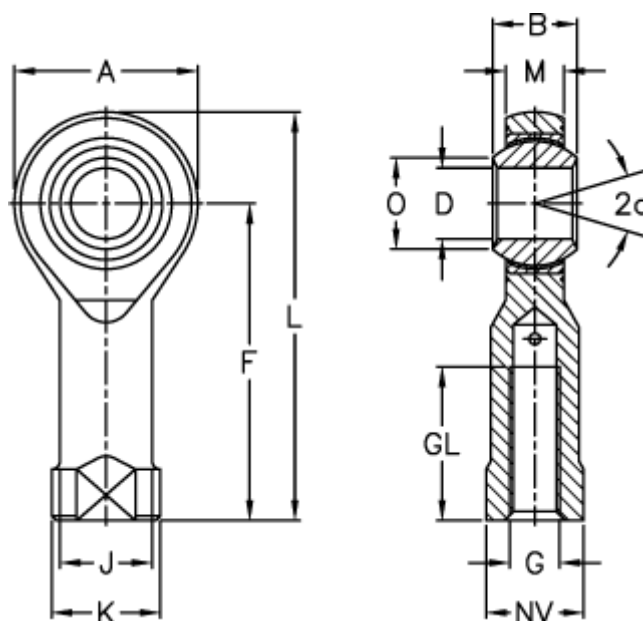

# Data Sheet

Article number: 03020008C

Description: Fluro Rod End 8  
Stainless steel complete

## Measures

A	= 24	J	= 12.5	Weight (g) = 46
a (degrees)	= 14	K	= 16	
B	= 12	L	= 48	
D	= 8	M	= 9	
Dynamic load C (kN)	= 16.7	NV	= 13	
F	= 36	O	= 10.4	
G	= M8	Permissible rpm	= 420	
GL	= 16	Static load C0 (kN)	= 20.7	